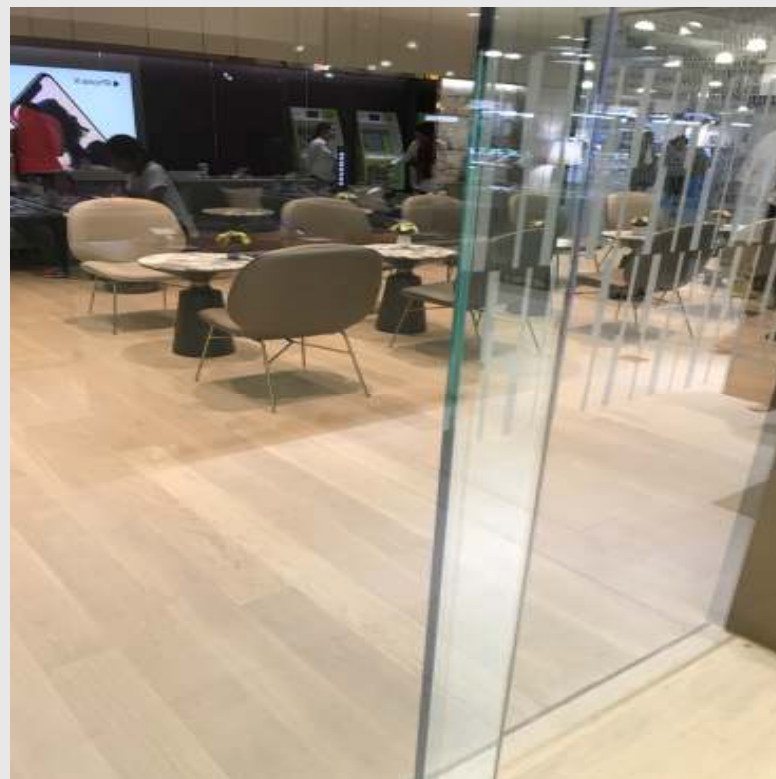

PERGO Wood Parquet
Sku no. : CAS 1340
Bornholm Collection
Product : NATURE Polar Oak Matt

Project : AIS Serenede Shop
Branch : รัตนาธิเบศร์/พัฒนาการ
Area : 150 m2 /150 m2